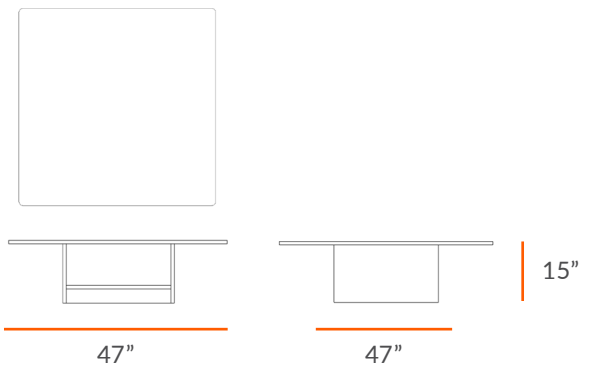

Product features

- Edges all smoothed and finished
- Shelving underneath table

Materials

- Europly FSC Certified hardwood plywood (FSC R 012337)
- MPX® FSC Certified Hardwood Plywood (FSC R 012337)